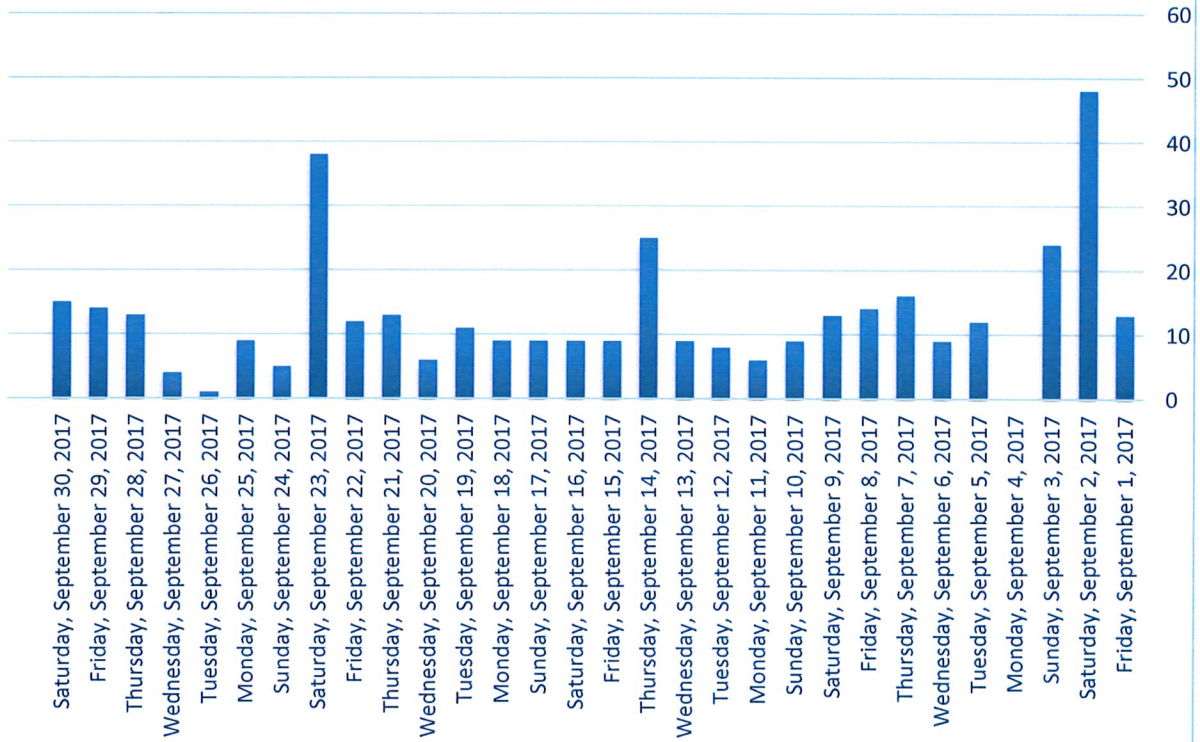

**Total Museum Admission for:**  

---

**1190**

**Total Planetarium Admission for:**  

---

**119**

### September 2017 Attendance by Age

### September 2017 Attendance by Date

September 2017

Planetarium	Date	Dept. 29 Adult	Dept. 30 Senior	Dept. 30 Child	All
7	Friday, September 1, 2017	2	2	3	7
32	Saturday, September 2, 2017	21	2	9	32
0	Sunday, September 3, 2017	0	0	0	0
0	Monday, September 4, 2017	0	0	0	0
6	Tuesday, September 5, 2017	4	2	0	6
4	Wednesday, September 6, 2017	0	0	0	0
4	Thursday, September 7, 2017	0	4	0	4
0	Friday, September 8, 2017	0	0	0	0
4	Saturday, September 9, 2017	4	0	0	4
0	Sunday, September 10, 2017	0	0	0	0
0	Monday, September 11, 2017	0	0	0	0
2	Tuesday, September 12, 2017	0	2	0	2
2	Wednesday, September 13, 2017	2	0	0	2
1	Thursday, September 14, 2017	1	0	0	1
7	Friday, September 15, 2017	2	0	5	7
7	Saturday, September 16, 2017	7	0	0	7
0	Sunday, September 17, 2017	0	0	0	0
0	Monday, September 18, 2017	0	0	0	0
0	Tuesday, September 19, 2017	0	0	0	0
2	Wednesday, September 20, 2017	2	0	0	2
4	Thursday, September 21, 2017	0	4	0	4
11	Friday, September 22, 2017	0	9	0	9
4	Saturday, September 23, 2017	4	0	0	4
0	Sunday, September 24, 2017	0	0	0	0
0	Monday, September 25, 2017	0	0	0	0
0	Tuesday, September 26, 2017	0	0	0	0
6	Wednesday, September 27, 2017	4	0	2	6
3	Thursday, September 28, 2017	0	3	0	3
11	Friday, September 29, 2017	0	3	0	3
2	Saturday, September 30, 2017	0	2	0	2
0	Sunday, October 1, 2017	0	0	0	0
119 Subtotals		53	33	19	105