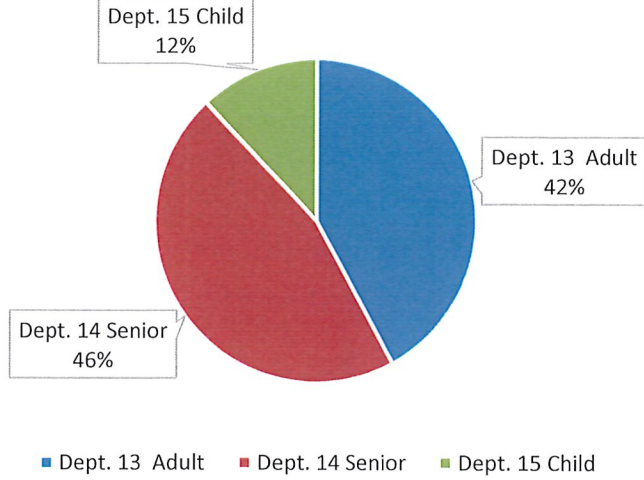

**Total Museum Admission for:**  

---

**1190**

**Total Planetarium Admission for:**  

---

**119**

### September 2017 Attendance by Age

### September 2017 Attendance by Date

September 2017

Planetarium	Date	Dept. 29 Adult	Dept. 30 Senior	Dept. 30 Child	All
7	Friday, September 1, 2017	2	2	3	7
32	Saturday, September 2, 2017	21	2	9	32
0	Sunday, September 3, 2017	0	0	0	0
0	Monday, September 4, 2017	0	0	0	0
6	Tuesday, September 5, 2017	4	2	0	6
4	Wednesday, September 6, 2017	0	0	0	0
4	Thursday, September 7, 2017	0	4	0	4
0	Friday, September 8, 2017	0	0	0	0
4	Saturday, September 9, 2017	4	0	0	4
0	Sunday, September 10, 2017	0	0	0	0
0	Monday, September 11, 2017	0	0	0	0
2	Tuesday, September 12, 2017	0	2	0	2
2	Wednesday, September 13, 2017	2	0	0	2
1	Thursday, September 14, 2017	1	0	0	1
7	Friday, September 15, 2017	2	0	5	7
7	Saturday, September 16, 2017	7	0	0	7
0	Sunday, September 17, 2017	0	0	0	0
0	Monday, September 18, 2017	0	0	0	0
0	Tuesday, September 19, 2017	0	0	0	0
2	Wednesday, September 20, 2017	2	0	0	2
4	Thursday, September 21, 2017	0	4	0	4
11	Friday, September 22, 2017	0	9	0	9
4	Saturday, September 23, 2017	4	0	0	4
0	Sunday, September 24, 2017	0	0	0	0
0	Monday, September 25, 2017	0	0	0	0
0	Tuesday, September 26, 2017	0	0	0	0
6	Wednesday, September 27, 2017	4	0	2	6
3	Thursday, September 28, 2017	0	3	0	3
11	Friday, September 29, 2017	0	3	0	3
2	Saturday, September 30, 2017	0	2	0	2
0	Sunday, October 1, 2017	0	0	0	0
119 Subtotals		53	33	19	105