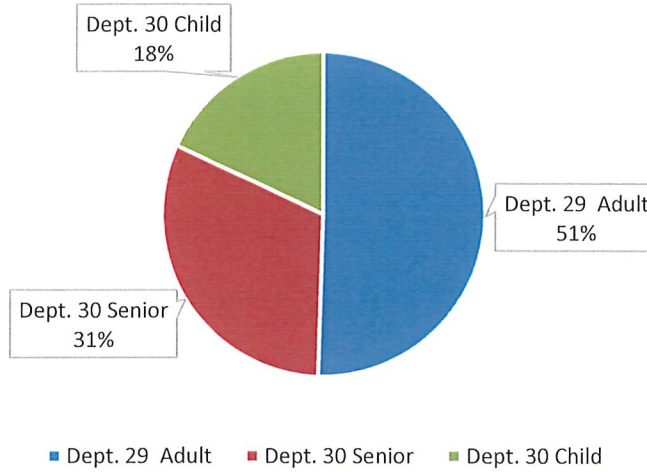

September 2017 Attendance by Age