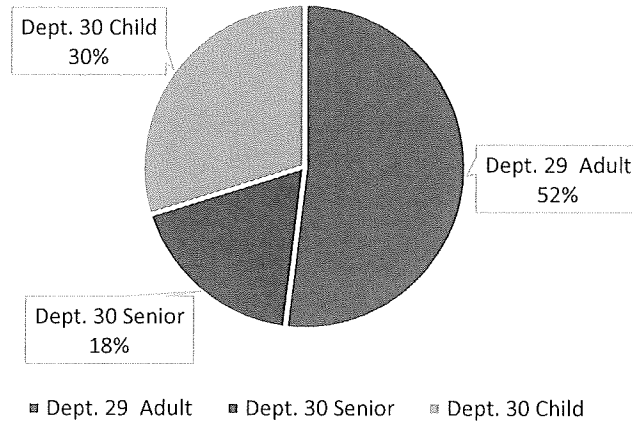

August 2017 Attendance by Age