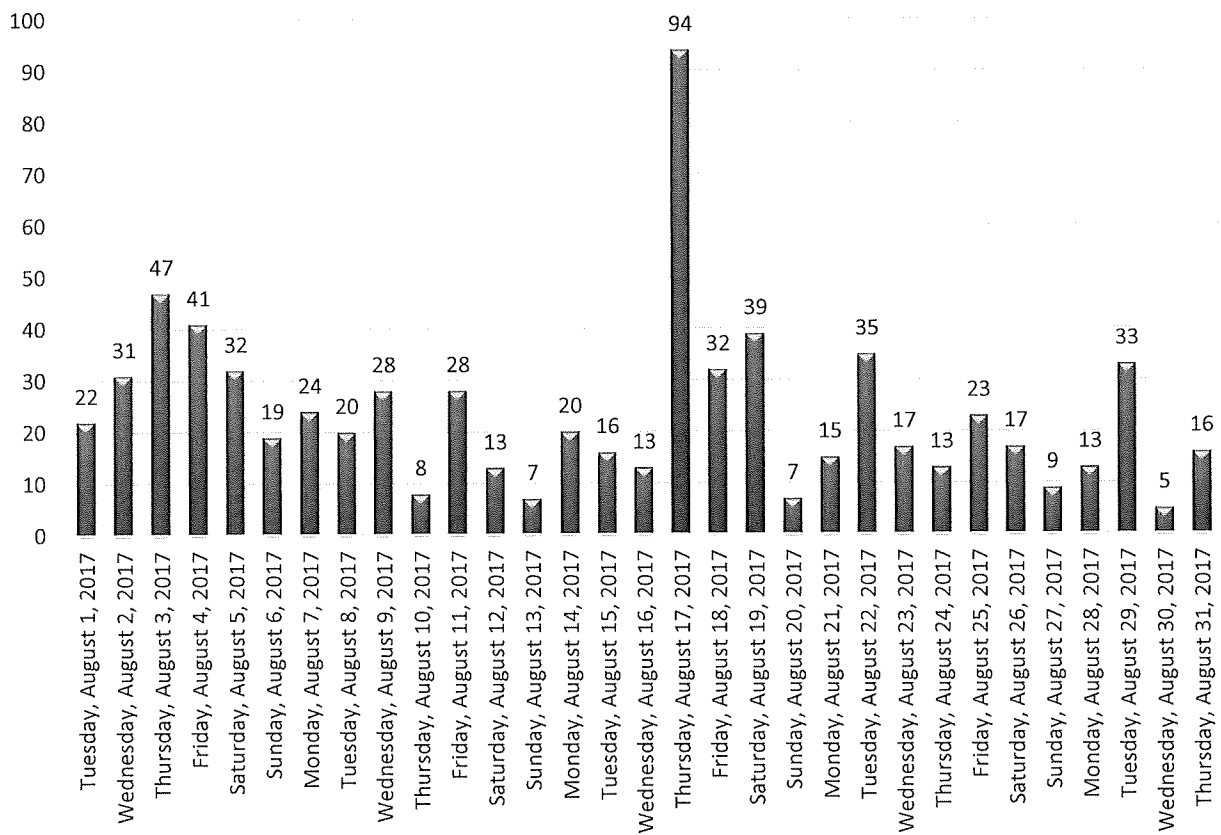

August 2017 Museum Attendance by Date