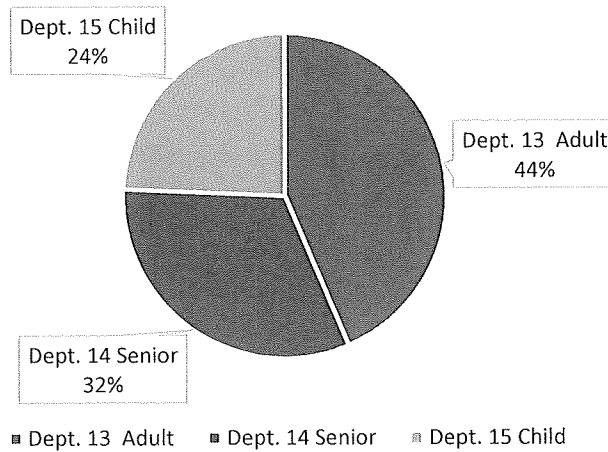

August 2017 Attendance by Age